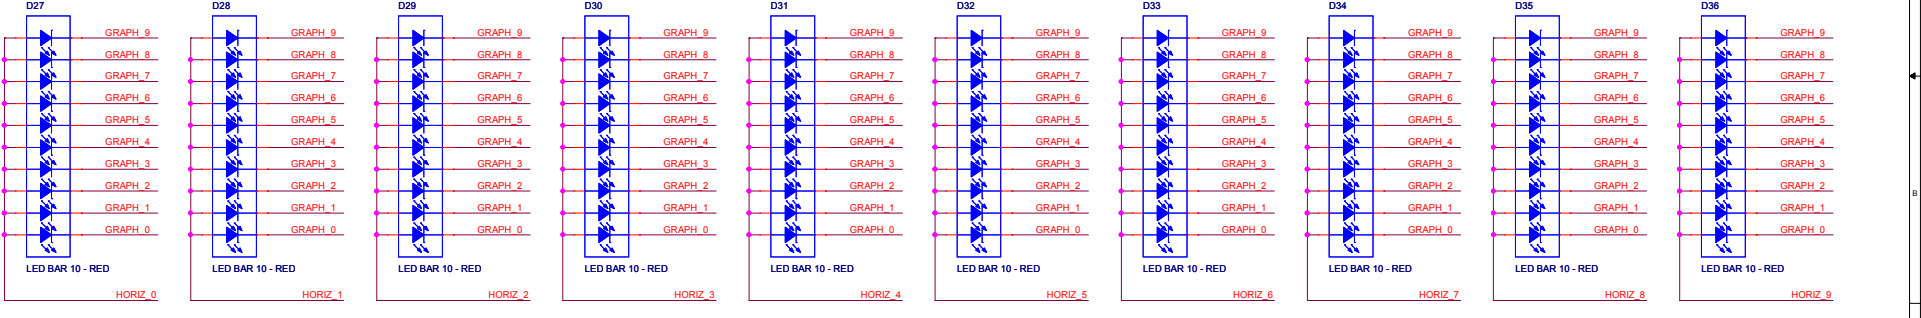

CONN ASY FLEX 8

CONN ASY FLEX 8

CONN ASY FLEX 8

CONN ASY FLEX 8

10 Band Spectrum Analyser Monitor

itstyle.kr			
File Spectrum Analyser - 3/3 Front Panel			
Size	Document Number		Rev
Custom<Doc>			<RevCode>
Date:	Friday, April 05, 2013	Sheet 3 of 3	