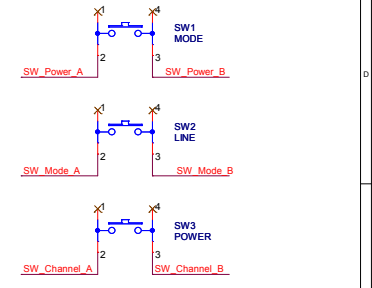

CONN ASY FLEX 8

CONN ASY FLEX 8

CONN ASY FLEX 8

CONN ASY FLEX 8

10 Band Spectrum Analyser Monitor

itstyle.kr			
File Spectrum Analyser - 3/3 Front Panel			
Size	Document Number		Rev
Custom<Doc>			<RevCode>
Date:	Friday, April 05, 2013	Sheet 3 of 3	