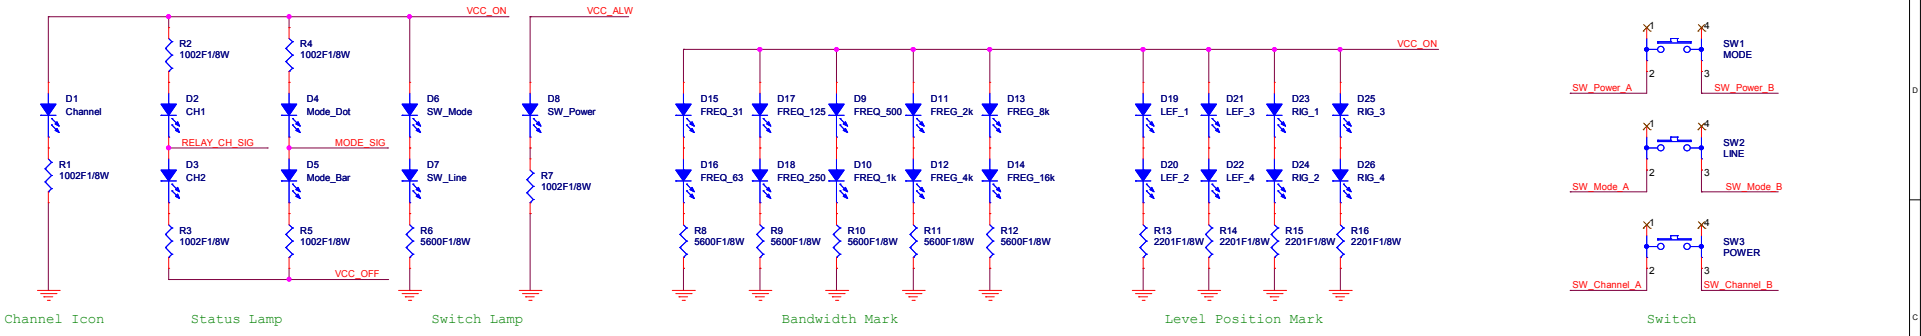

CONN ASY FLEX 8

CONN ASY FLEX 8

CONN ASY FLEX 8

CONN ASY FLEX 8

10 Band Spectrum Analyser Monitor

itstyle.kr			
File Spectrum Analyser - 3/3 Front Panel			
Size	Document Number		Rev
Custom<Doc>			<RevCode>
Date:	Friday, April 05, 2013	Sheet 3 of 3	